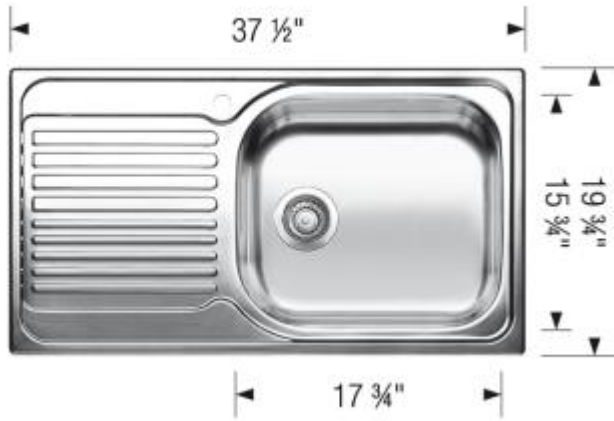

BLANCO TIPO XL 6 S

Item No. 400794

Features

New definition of function in the kitchen.

Made in Germany

Durable 20 gauge stainless steel, brushed satin finish
18/10 chrome-nickel content for exceptional lustre,
durability and strength

Practical drainboard extends workspace

Extra large bowl capacity, Recessed sink rim prevents
spillovers

Option to select model with drainboard on right or left side
of bowl

3 1/2" (90 mm) stainless steel strainer included

Clips #406251 sold separately for undermount installation

Limited Lifetime Warranty

Surfaces

Satin brushed
finish

Satin brushed finish

Bowl on right

Item No. 400794

Bowl on left

Item No. 400795

Spec sheets/DXF

Top View

Scope of supply

3 1/2" (90 mm) stainless steel strainer, installation specification sheet

Design tips

Width of base unit : 610 mm

Bowl depth: 7 1/4" (185 mm)